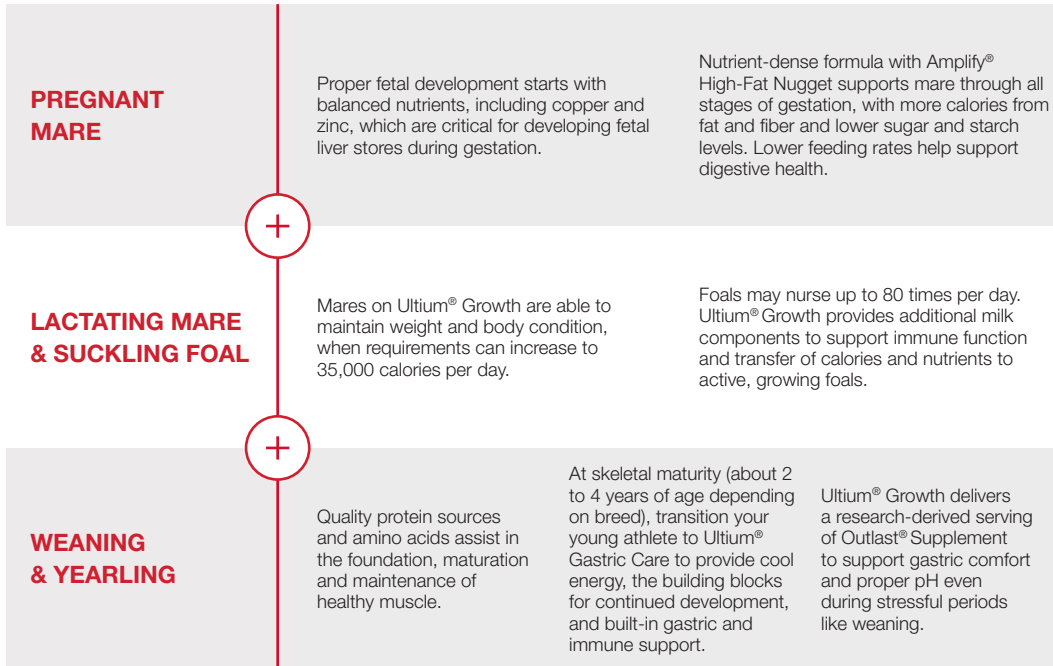

### TARGETED NUTRITION DELIVERY™ SYSTEM

Precise nutrient ratios support proper joint, bone and muscle development

### AMPLIFY® HIGH-FAT NUGGET

Proprietary blend of fatty acids from vegetable oils, flaxseed and rice bran maintain body condition in lactating mares and healthy bloom in growing horses

### THE SCIENCE BEHIND THE FORMULA